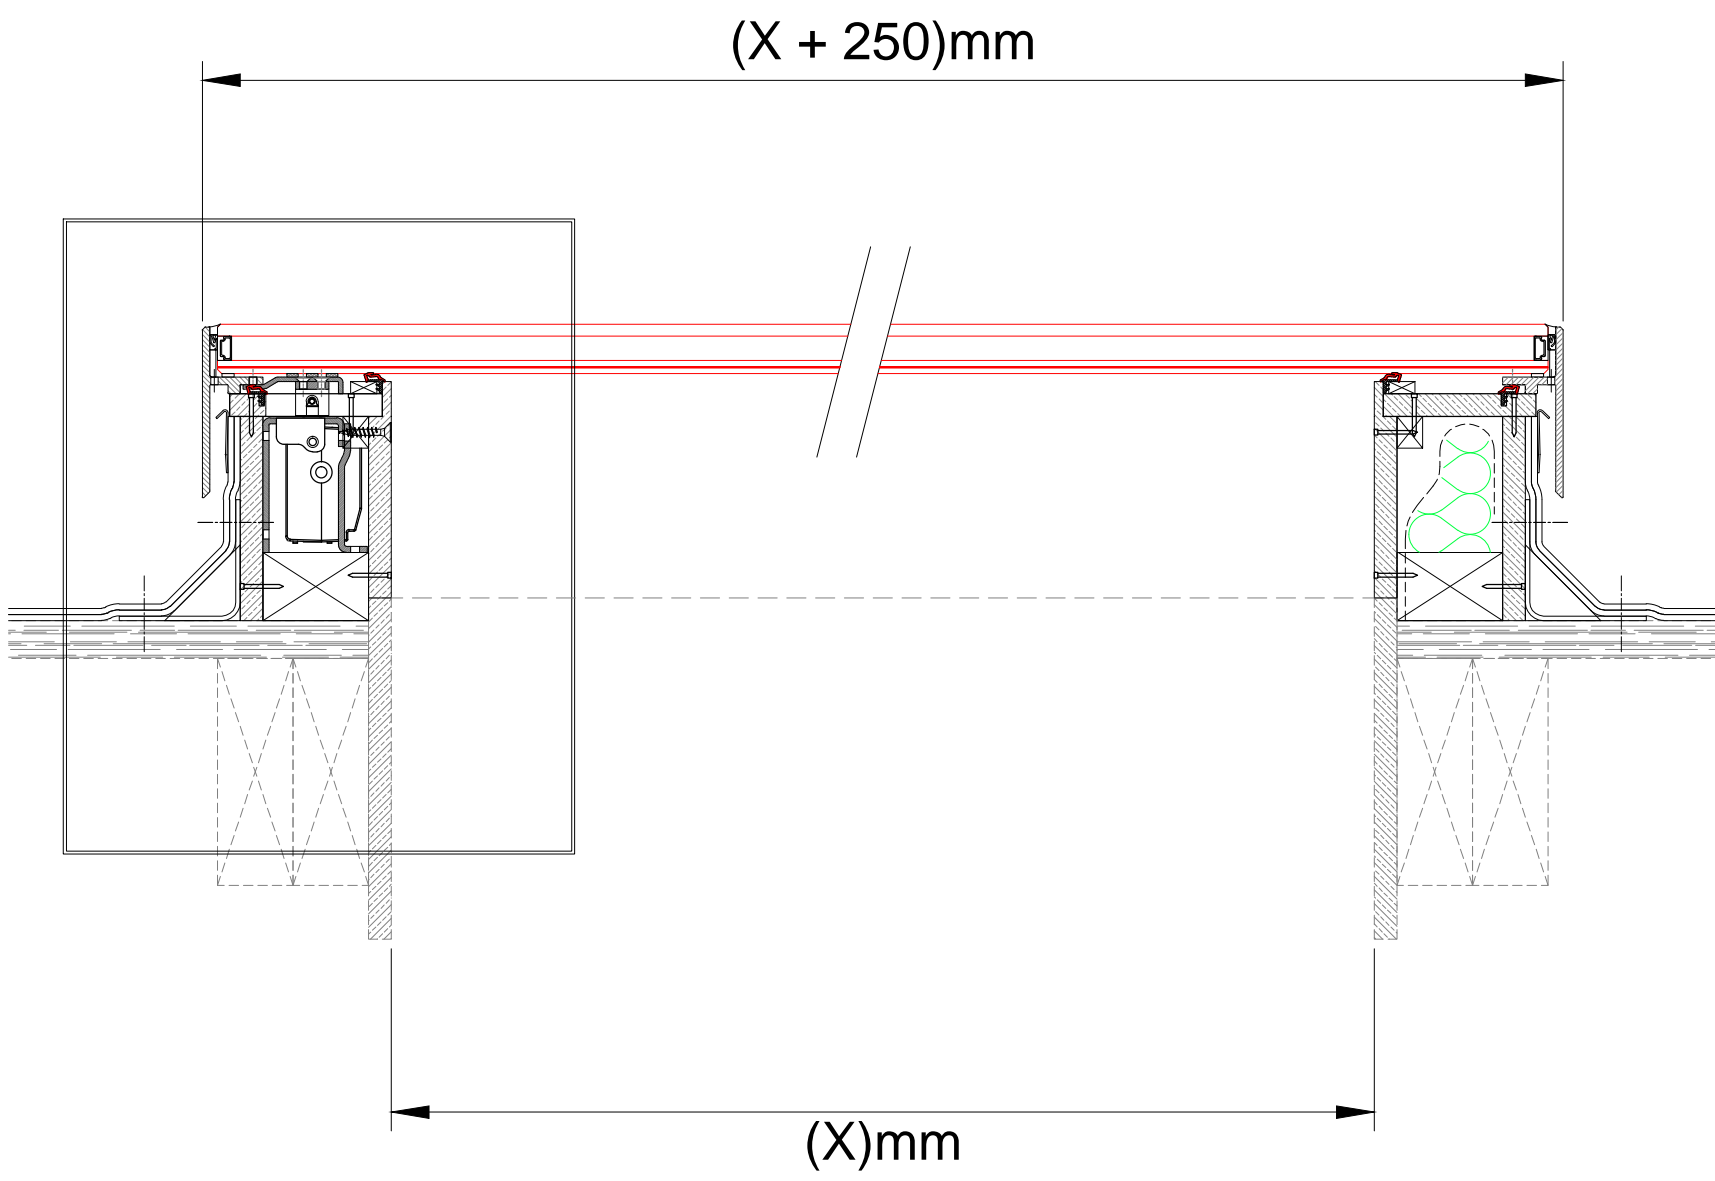

SCALE 1:2 @ A3

SCALE 1:5 @ A3

VELUX Company Ltd.
Woodside Way
Glenrothes
Fife
Scotland
KY7 4ND
Telephone:
+44 (0) 1592 778 246

Single unit with opening (with 150mm upstand)